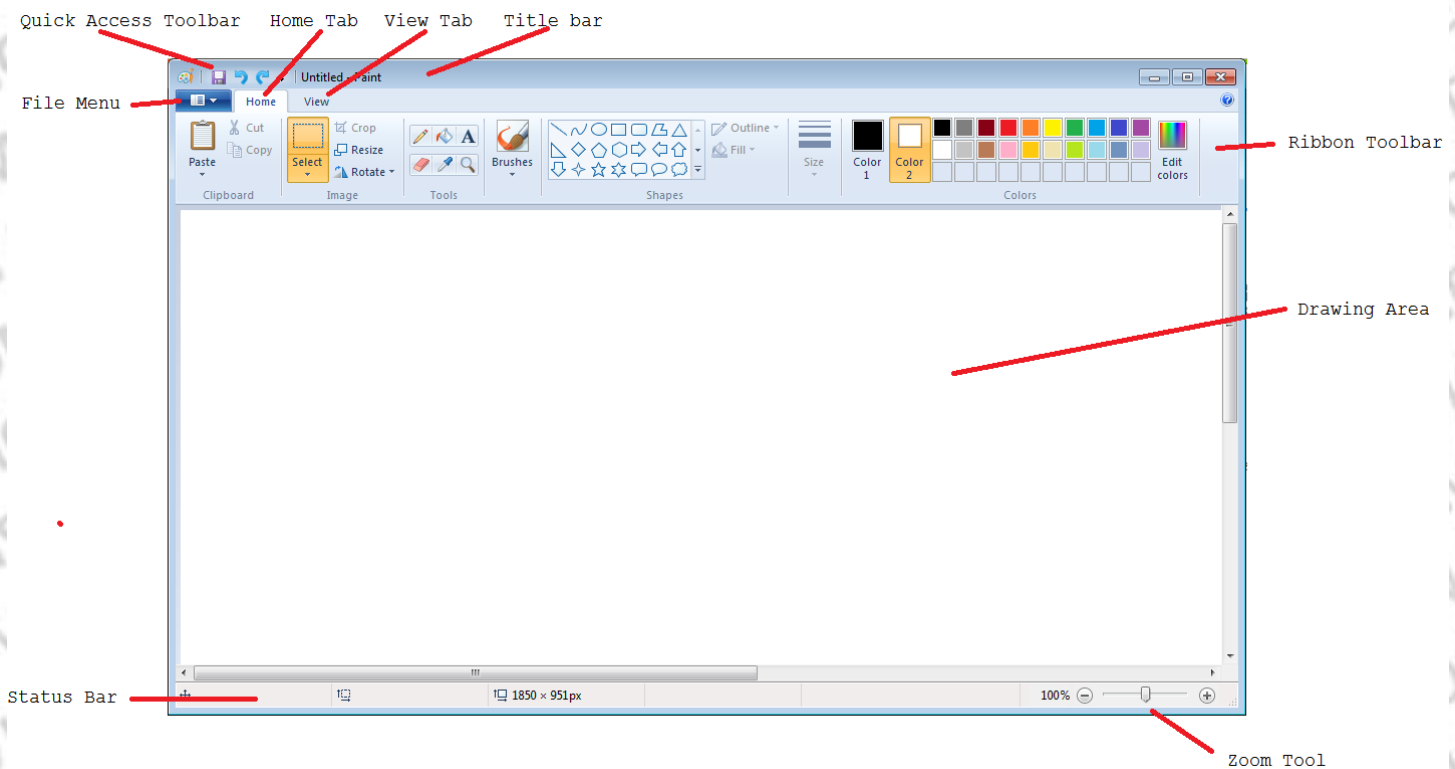

What is MS Paint?

MS Paint allows people to create picture files as well as edit picture files saved on their computer. Microsoft Paint is also a program for adding texts to images saved on a computer. There are various tools to help people edit photos, including:

- The Paint Bucket
- Pencils
- Spray Can
- Eraser
- Line and Curved Line Tools
- Multiple Shape Tools
- Text Tool
- Cut Out Tool

To Run MS Paint Using Mouse

Start Button → All Programs → Accessories → MS Paint → Click

To Run MS Paint Using Keyboard

Start Button → MSPAINT → ENTER KEY